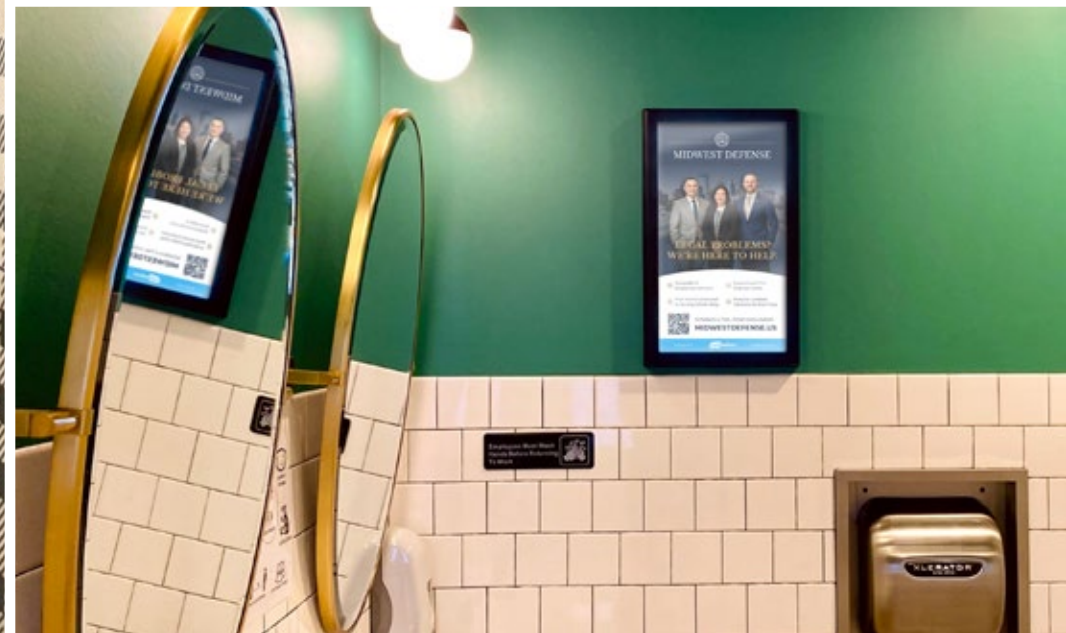

Sign up today for **FREE**

DIGITAL INDOOR MONITORS

Our custom, high-definition monitors are installed above the urinals in the men's restrooms, & near the vanity area in the women's restrooms.

VENUES RECEIVE 1 OF 2 OPTIONS

Our digital monitors add a finishing touch
TO THE NICEST OF BATHROOMS

Digital content on a clean display that
COMPLEMENTS NEARLY ANY WALL DÉCOR

These custom ads can provide
ENTERTAINMENT TO YOUR GUESTS

Our screens are jaw-dropping
EVEN IN RUSTIC SETTINGS