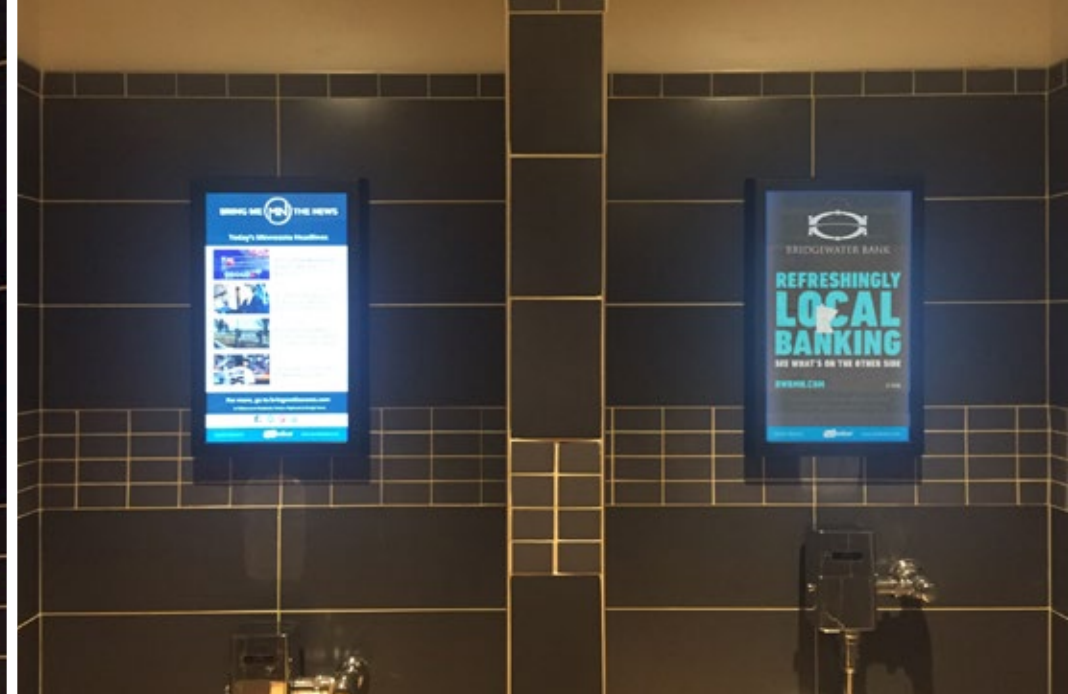

Our digital monitors add a finishing touch
TO THE NICEST OF BATHROOMS